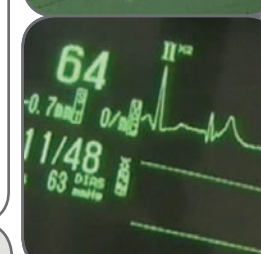

MEDICAL MIRACLES
(3 x 60) 1986 - 2006

Modern-day medical miracles are achieved through a combination of human courage, determination and technological innovation. MEDICAL MIRACLES depicts the lives of people challenged with medical crises who have, against the odds, each triumphed in their own way.