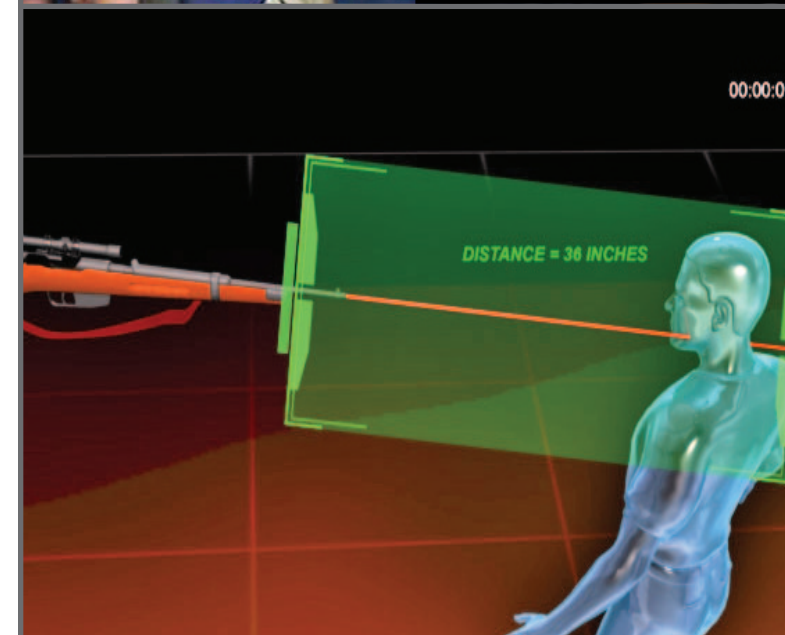

SCIENCE & NATURE

ARMORED AND DANGEROUS	(1 x 60)
BILLION DOLLAR DISASTERS: Survivors' Stories	(5 x 60)
THE BUTTERFLY CODE	(1 x 60)
CHASING EARTHQUAKES	(1 x 60)
CHEATING DEATH	(10 x 30)
COCKROACH CONFIDENTIAL	(1 x 60)
THE CRITICAL HOUR	(10 x 60)
DEMOLITION DYNASTY	(3 x 60)
DIVINE DELINQUENTS	(1 x 60)
GERBIL PLAGUE	(1 x 60)
HISS OF DEATH	(1 x 60)
HOOKED: Monster Fish	(10 x 60)
HOUSE OF BABIES	(26 x 30)
INSIDE SUPERCAR	(1 x 60)
INTERSECTIONS	(13 x 30)
IT COULD HAPPEN TOMORROW	(22 x 30 + 1 x 60)
LIFELINE	(29 x 60)
LIVE FROM THE MOON: The Story of Apollo Television	(1 x 120)
MICRO KILLERS	(4 x 60)
MOTHER OF ALL...	(4 x 60)
MUMBAI MEGA FLOOD	(1 x 60)
PARAMEDICS	(26 x 60)
QUEST FOR SUNKEN WARSHIPS	(4 x 60)
RESIDENT LIFE	(13 x 60)
RIVER QUEST	(1 x 60)
SASQUATCH: Legend Meets Science	(1 x 60)
SCUBA CAR	(1 x 60)
SEVEN DAYS THAT CHANGED NEW ORLEANS	(1 x 60)
SUPER CYCLONE	(1 x 60)
SWARMS!	(2 x 60)
TOMB RAPTORS	(1 x 60)
TRAUMA: Life in the E.R.	(54 x 60)
TSUNAMI LINE	(1 x 60)
WARRIOR BEES	(1 x 60)
WHAT THE FUTURE	(13 x 30)
THE WHITE CONTINENT	(1 x 60)
WILD DOG DIARIES	(1 x 60)
WILDLIFE DETECTIVES	(14 x 30 or 7 x 60)

CRIME & INVESTIGATION

Heartbreaking Stories

Real Investigations

Mind-Blowing Discoveries

To view more genres, programs, and full episodes visit www.cableready.net

For General Info Contact:
98 East Avenue, Norwalk, CT 06851-5029 USA
Tel: +1-203-855-7979 • Fax: +1-203-855-8370
www.cableready.net

To discuss licensing opportunities, please contact:
sales@cableready.net

CABLEready
CELEBRATING 20 YEARS

DEVELOPMENT • DISTRIBUTION • REPRESENTATION